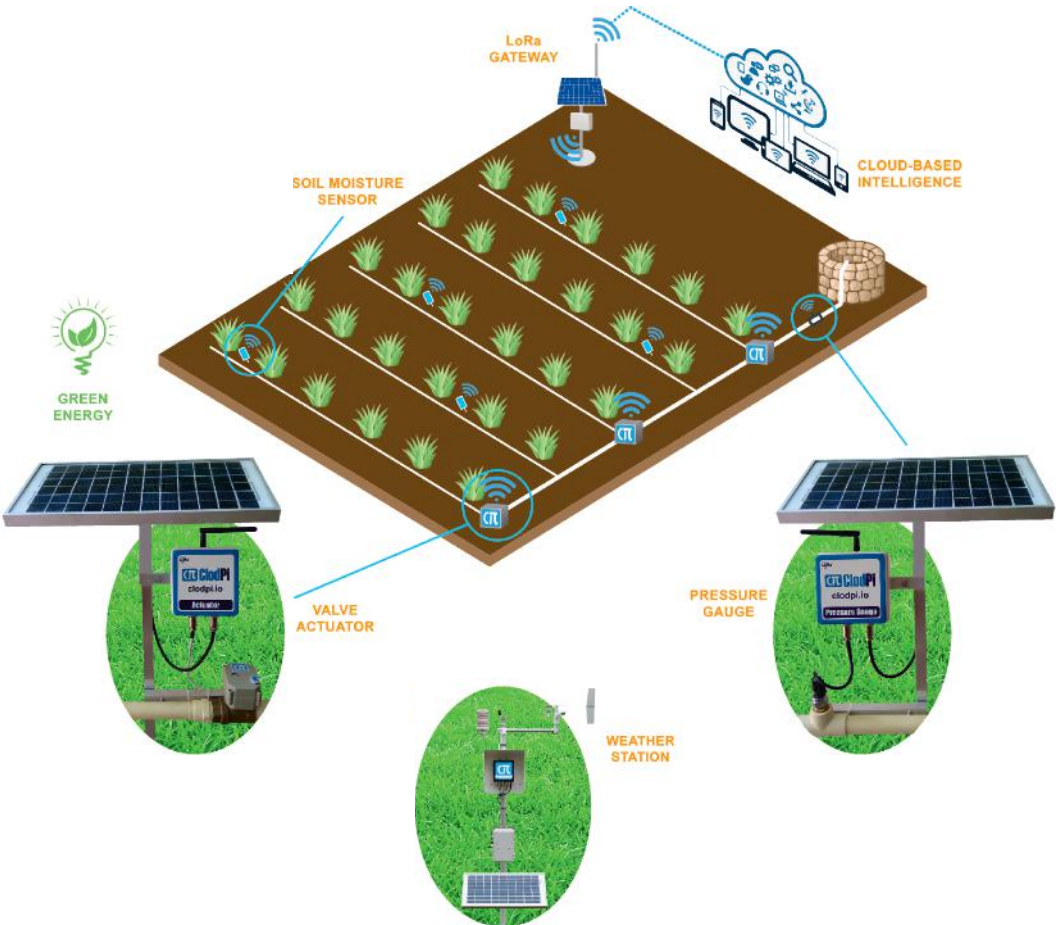

meetus@clodpi.io | sales@clodpi.io

RS 232 / 485 Interface

Energy, Water, Gas, etc

Supports all modbus Sensors

LoRaWAN Energy Meter

Industrial Grade

Reads and Transmits
V, I, W, KWH, etc

GNSS chip: SONY CXD5603GF

Ultra-low power

Realtime Tracking & Geo-Fencing

Intelligent Irrigation

meetus@clodpi.io | sales@clodpi.io

LoRaWAN Outdoor Gateway Range Test Report

LoRaWAN Button

ClodPi

LoRaWAN Button