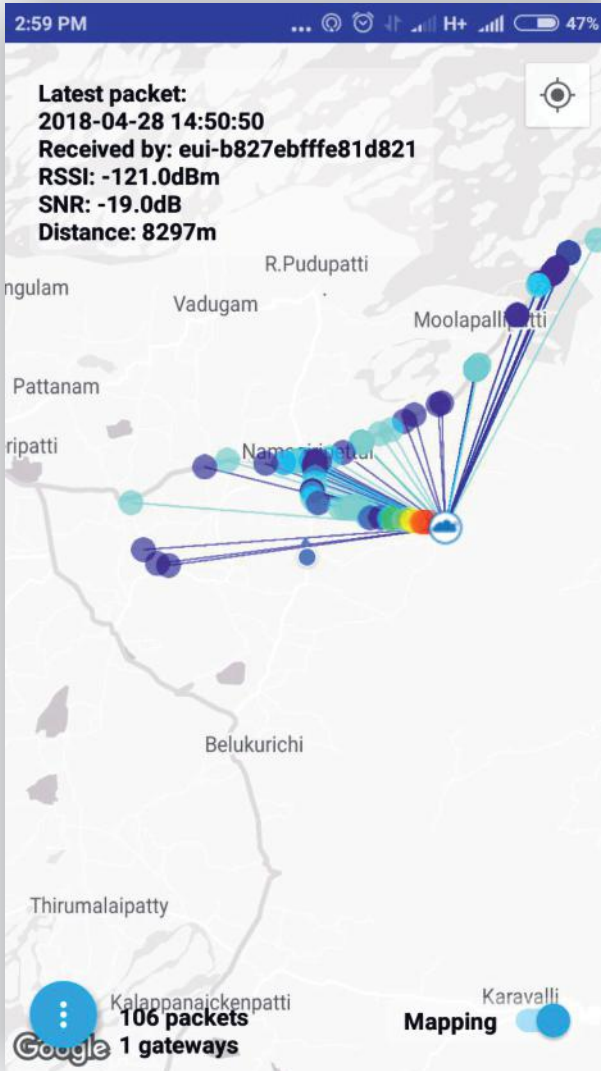

meetus@clodpi.io | sales@clodpi.io

RS 232 / 485 Interface

Energy, Water, Gas, etc

Supports all modbus Sensors

LoRaWAN Energy Meter

Industrial Grade

Reads and Transmits
V, I, W, KWH, etc

GNSS chip: SONY CXD5603GF

Ultra-low power

Realtime Tracking & Geo-Fencing

Intelligent Irrigation

meetus@clodpi.io | sales@clodpi.io

LoRaWAN Outdoor Gateway Range Test Report

LoRaWAN Button

ClodPi

LoRaWAN Button